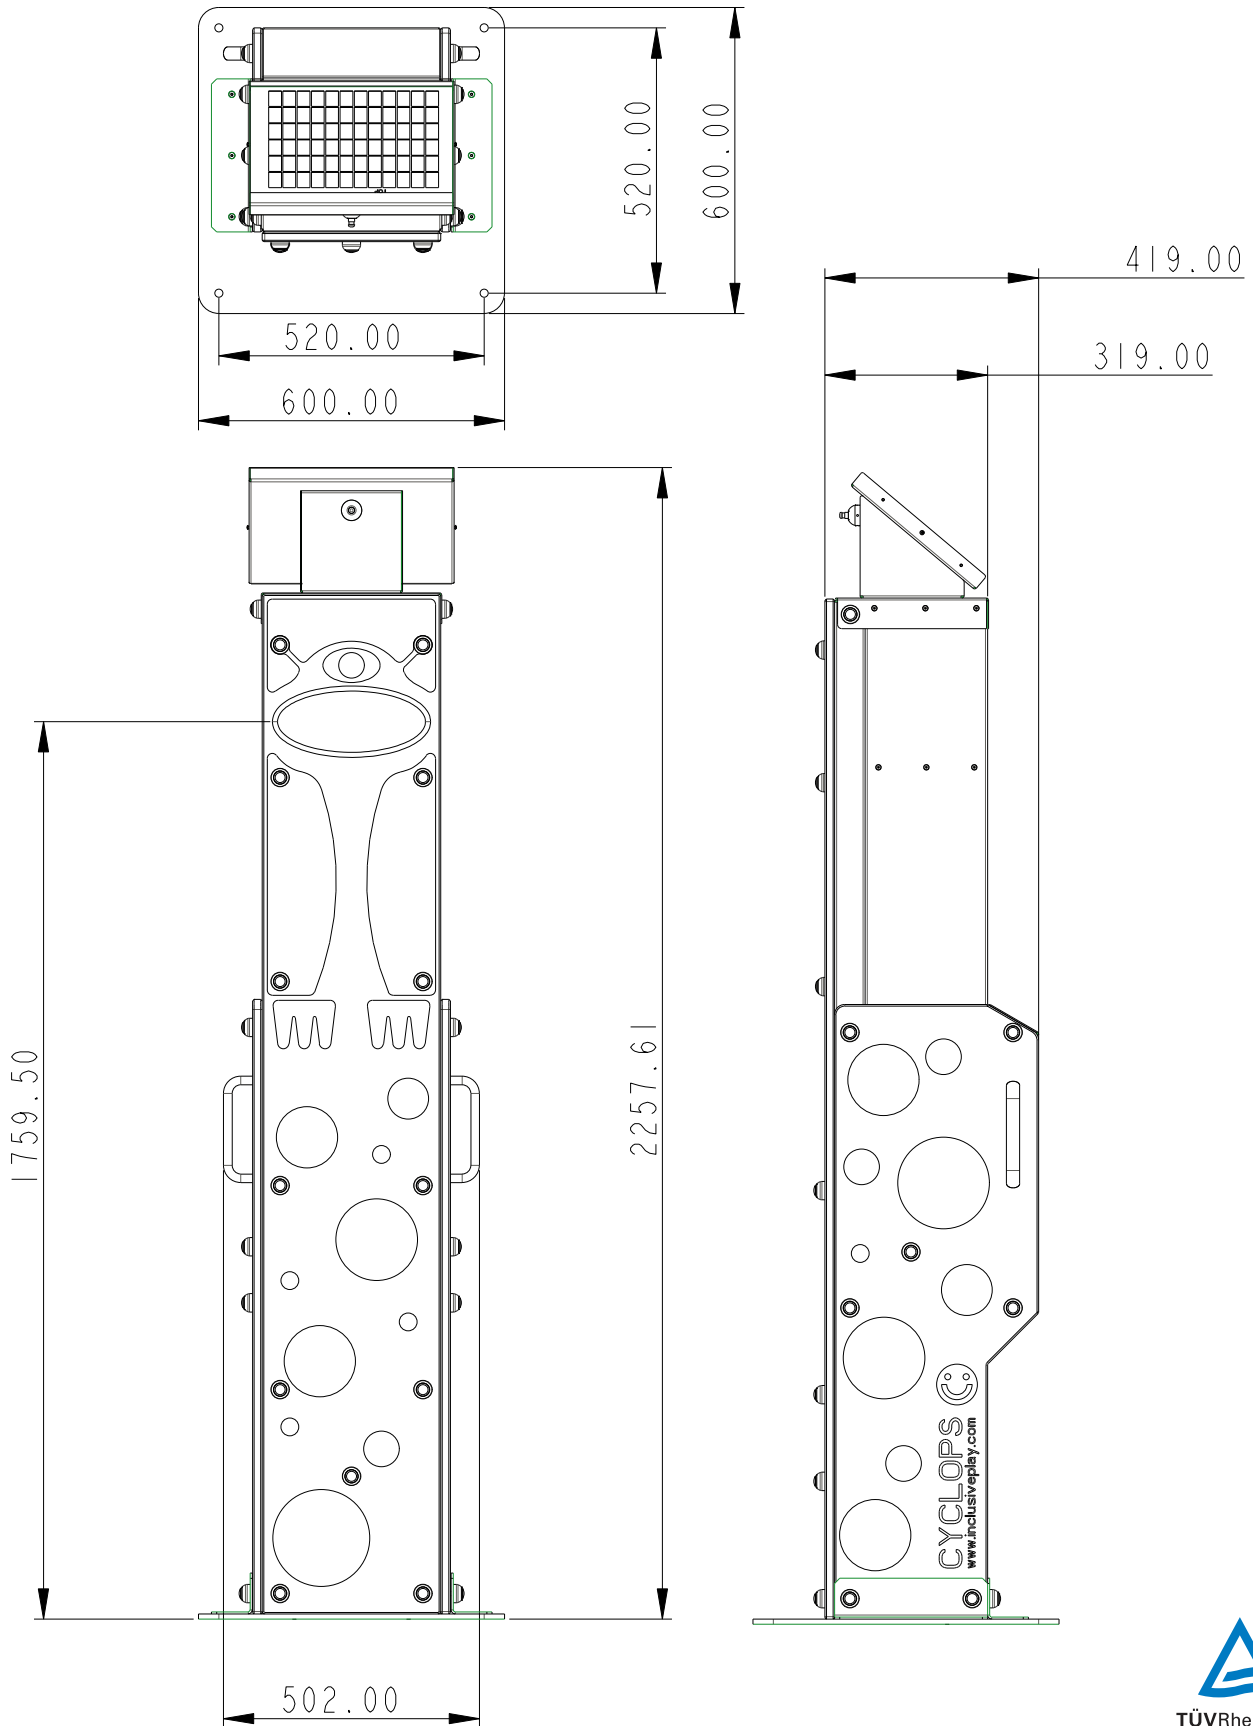

[www.inclusiveplay.com](http://www.inclusiveplay.com)

Product Name: CYCLOPS  
Product Code: IP04  
Registration Number: 4004159

Age Range: 5-14 years  
Number of Users: 2 users

Sizes are in millimetres

Freespace and Surfacing = N/A  
Materials: Powder Coated Mild Steel & HDPE.