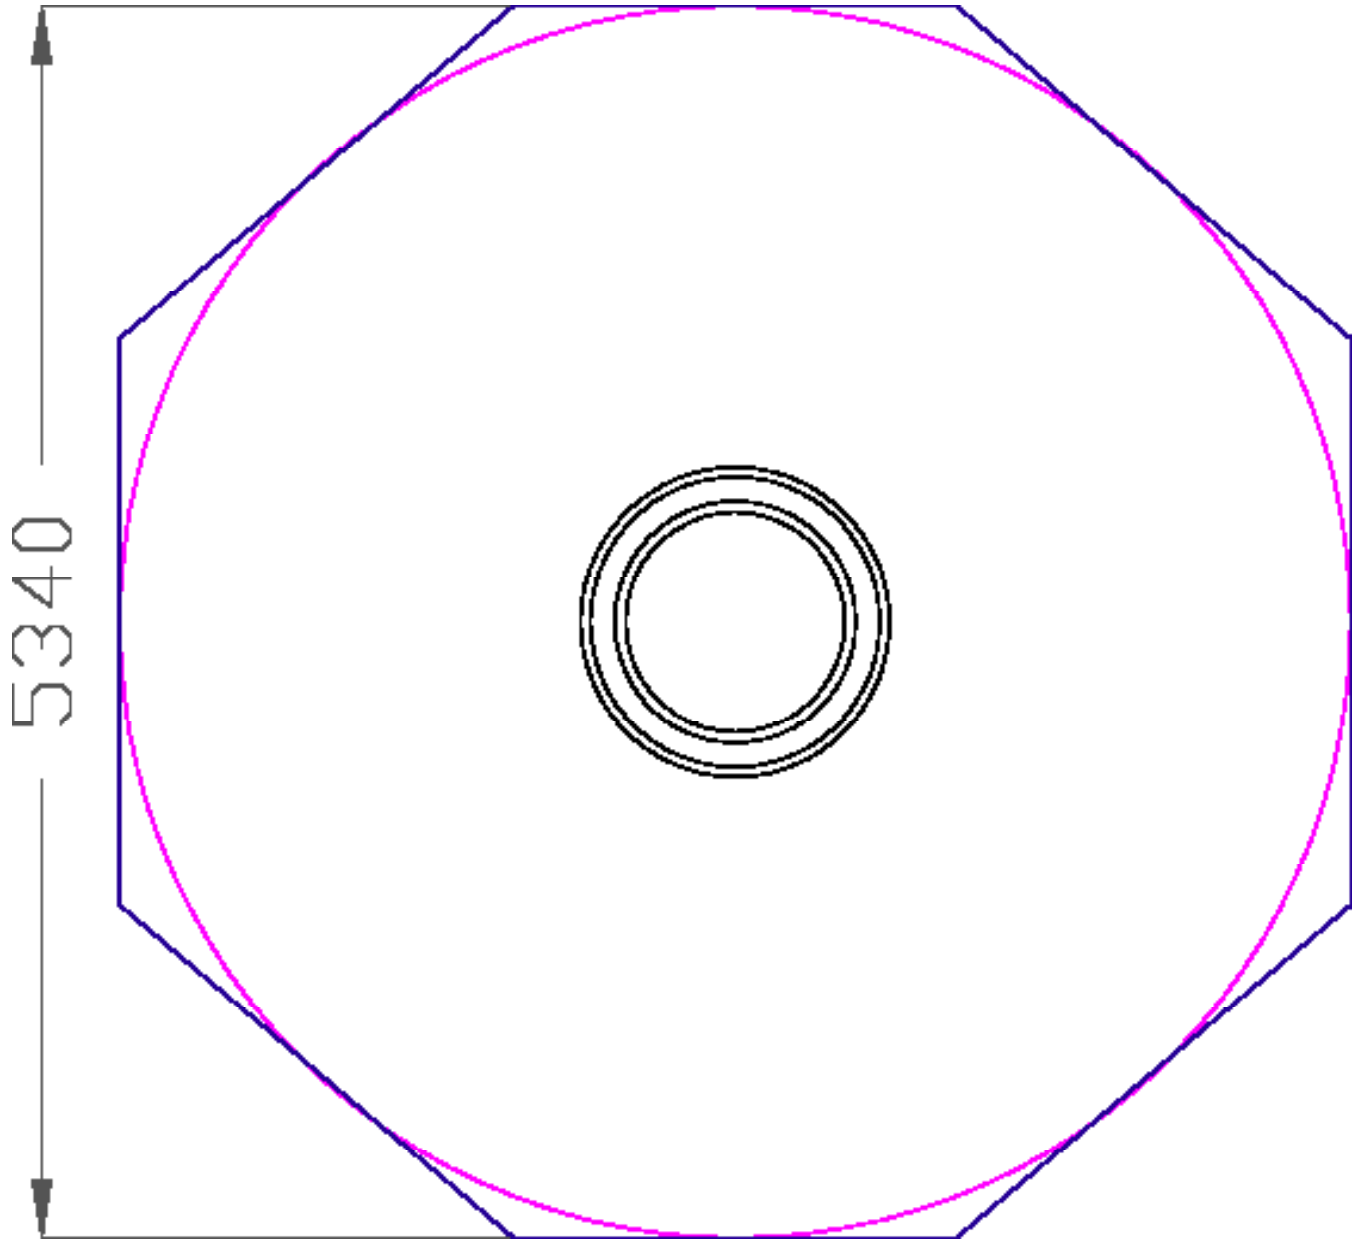

Product Name: FUSION
Product Code: IP09

Fusion

A fusion of fun and excitement for all, the Fusion is a smaller more compact unit that spins and rocks like the Revolve. It is cost effective, dynamic and due to its shape and design, highly inclusive. The wide rim, utilising a non-slip Polydek surface aids those who are able to transfer from a wheelchair and can also be used to sit on and propel the roundabout with your feet.

www.inclusiveplay.com

Product Name: FUSION
Product Code: IP09

Age Range: 3–10 years
Number of Users: 2 users

Freespace and Surfacing = 29m² ffh = 800mm
Materials: [Mild Steel Galvanised](#) and [PolyDek Rim](#)
Sizes are in millimetres